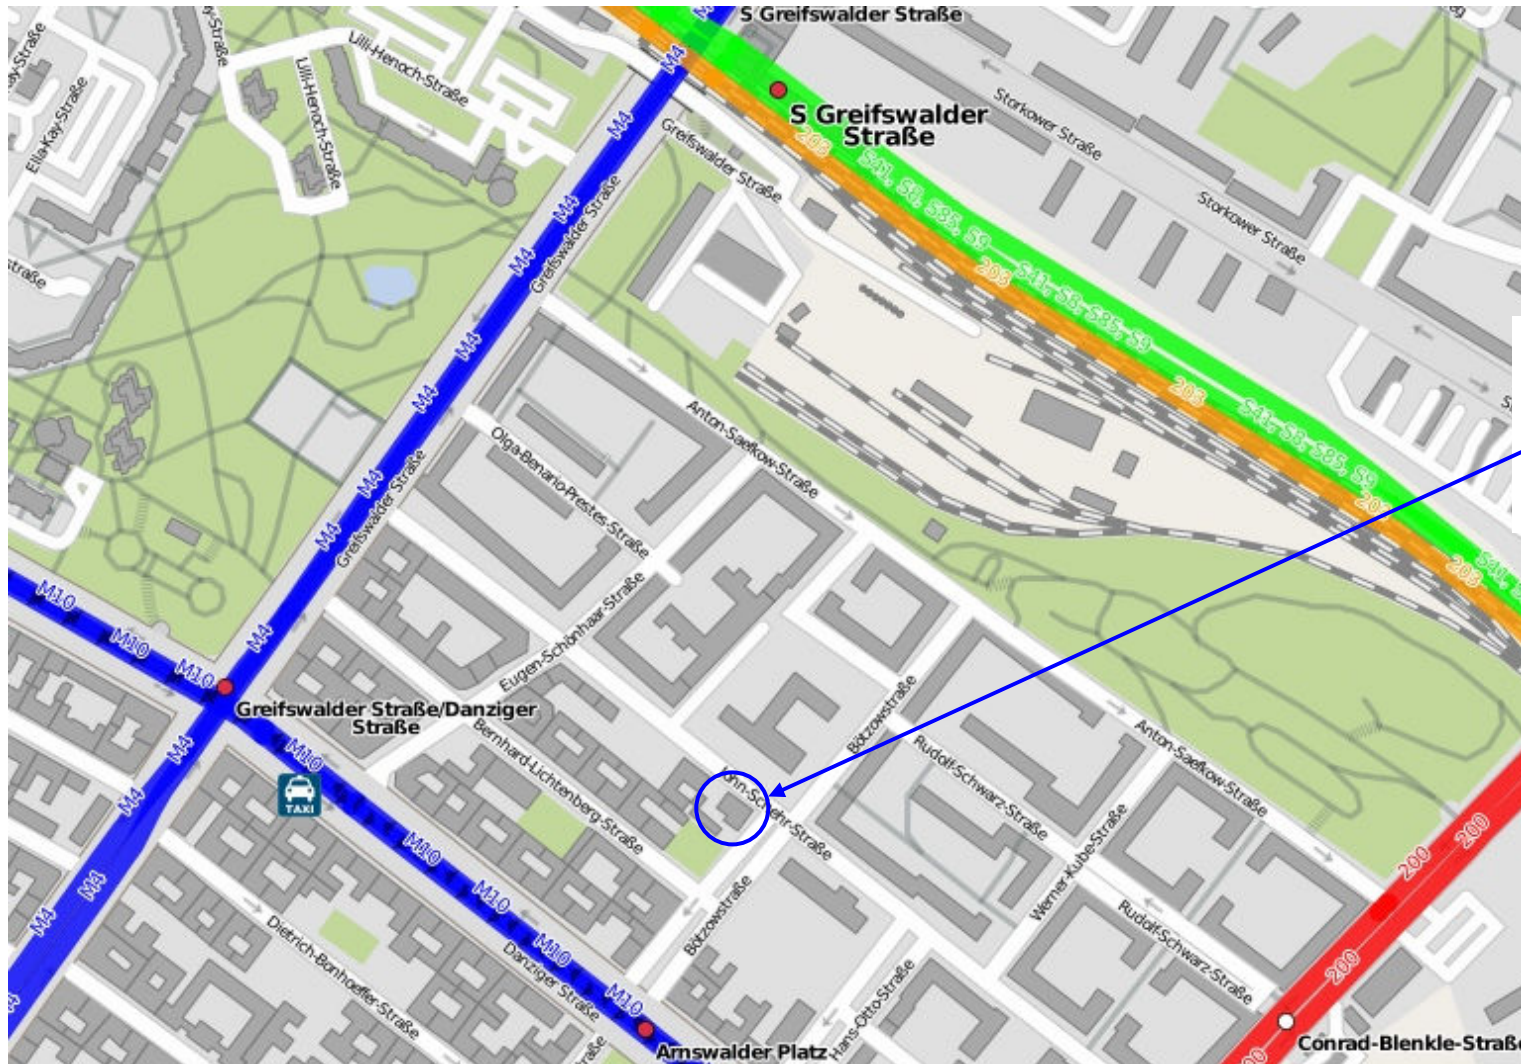

New Office from November 2014

Bötzowstraße 63  
D-10407 Berlin

Bötzowstraße (Corner John-Scheer-Straße) can easily be reached by public transport (S-Ringbahn; Greifswalder Straße, Tram M4 Greifswalder Str./Danziger Str.; M10 Arnswalder Platz; Bus 200, Conrad-Blenkle-Str.), there are parking facilities too.